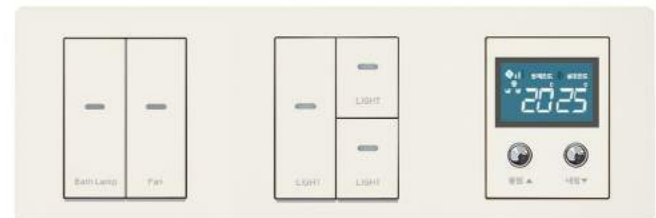

Light Switch (BL1002W)

Light Switch (BL1003W)

Light Switch (BL1005W)

Light & Temperature Switch

Internet, Telephone & Universal & Outlet

Internet & Universal

Bath & Light & Temperature Switch

■ SPECIFICATION, 1궂:86 X 86 X 10mm / 2궂:172 X 86 X 10mm / 3궂:258 X 86 X 10mm / White Color / Switch Led On, Off 궂능