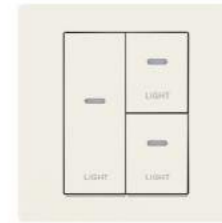

Light Switch (BL1004G)

Light Switch (BL1005G)

Light & Temperature Switch

DM & Bath & Light Switch

Internet & Outlet

Light & Temperature Switch & Universal

■ SPECIFICATION, 1갱:86 X 86 X 10mm / 2갱:172 X 86 X 10mm / 3갱:258 X 86 X 10mm / Gray Color / Switch Led On, Off 기능

■ CUSTOMIZING, Hotel 환경 및 고객 요청에 따라 2갱, 3갱 (Switch & Outlet & Internet 등) 다양한 시스템 조합 및 변경 가능

BS_W Series

Key Sensor (BK1000W)

Chime & Indicator (BC1000W)

DM Switch (BD1000W)

Temp Switch (BT1000W)

Light Switch (BL1001W)

Light Switch (BL1002W)

Light Switch (BL1003W)

Light Switch (BL1005W)

Light & Temperature Switch

Internet, Telephone & Universal & Outlet

Internet & Universal

Bath & Light & Temperature Switch

■ SPECIFICATION, 1궂:86 X 86 X 10mm / 2궂:172 X 86 X 10mm / 3궂:258 X 86 X 10mm / White Color / Switch Led On, Off 궂능