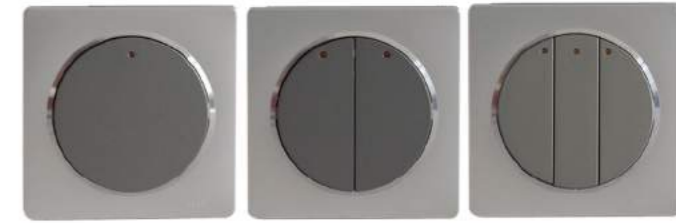

Chime & Indicator (WT_IC1000W,G)

Temperature & Light (WT_IT1000W, IL1004G)

■ SPECIFICATION, 86 X 86 X 10mm / Gray, White Color

K6K_T02 Series

K6K_CI Series

유럽 스타일의 차별성을 고려한
감각적인 디자인 & 다양한 컬러

조광기_Dimmer

K6K_T02W

K6K_T02S

K6K_T02G

K6K_T02S

K6K_CIW

K6K_CIS

K6K_CIG

K6K_CIR

■ SPECIFICATION, 86 X 86 X 10mm / 용량:50/60HZ, 500W 이하, 백열등 전용 / Gray, Silver, White Color

K6K_UP01CG (K6Z5C)

K6K_UP04CG

Light & Light Switch

Light & Light Switch & Outlet

Internet & Outlet

Light Switch & Telephone, Internet & Universal (K6Z5C)

■ SPECIFICATION, 1꺆:86 X 86 X 10mm / 2꺆:172 X 86 X 10mm / 3꺆:258 X 86 X 10mm / Champagne Gold Color