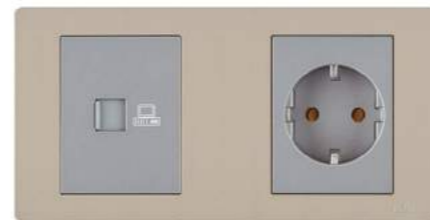

K6K_UP01CG (K6Z5C)

K6K_UP04CG

Light & Light Switch

Light & Light Switch & Outlet

Internet & Outlet

Light Switch & Telephone, Internet & Universal (K6Z5C)

■ SPECIFICATION, 1꺆:86 X 86 X 10mm / 2꺆:172 X 86 X 10mm / 3꺆:258 X 86 X 10mm / Champagne Gold Color