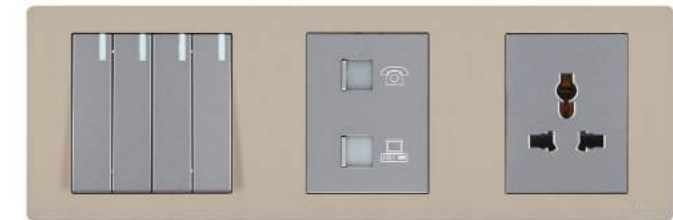

K6K_UP01CG (K6Z5C)

K6K_UP04CG

Light & Light Switch

Light & Light Switch & Outlet

Internet & Outlet

Light Switch & Telephone, Internet & Universal (K6Z5C)

■ SPECIFICATION, 1꺆:86 X 86 X 10mm / 2꺆:172 X 86 X 10mm / 3꺆:258 X 86 X 10mm / Champagne Gold Color