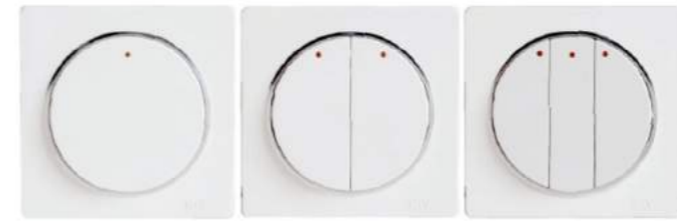

Chime & Indicator (WT_IC1000W,G)

Temperature & Light (WT_IT1000W, IL1004G)

■ SPECIFICATION, 86 X 86 X 10mm / Gray, White Color

K6K_T02 Series

K6K_CI Series

유럽 스타일의 차별성을 고려한
감각적인 디자인 & 다양한 컬러

조광기_Dimmer

K6K_T02W

K6K_T02S

K6K_T02G

K6K_T02S

K6K_CIW

K6K_CIS

K6K_CIG

K6K_CIR

■ SPECIFICATION, 86 X 86 X 10mm / 용량:50/60HZ, 500W 이하, 백열등 전용 / Gray, Silver, White Color

■ SPECIFICATION, 86 X 86 X 10mm / Gray, Silver, White, Red Color

K6K_CG Series

K6K_11CG

K6K_21CG

K6K_31CG

K6K_41CG

K6K_T01CG

K6K_T02CG

K6K_UP01CG (K6Z5C)

K6K_UP04CG

Light & Light Switch

Light & Light Switch & Outlet

Internet & Outlet

Light Switch & Telephone, Internet & Universal (K6Z5C)

■ SPECIFICATION, 1꺆:86 X 86 X 10mm / 2꺆:172 X 86 X 10mm / 3꺆:258 X 86 X 10mm / Champagne Gold Color