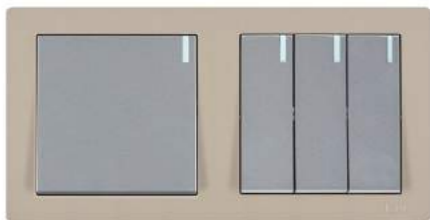

K6K_UP01CG (K6Z5C)

K6K_UP04CG

Light & Light Switch

Light & Light Switch & Outlet

Internet & Outlet

Light Switch & Telephone, Internet & Universal (K6Z5C)

■ SPECIFICATION, 1꺆:86 X 86 X 10mm / 2꺆:172 X 86 X 10mm / 3꺆:258 X 86 X 10mm / Champagne Gold Color